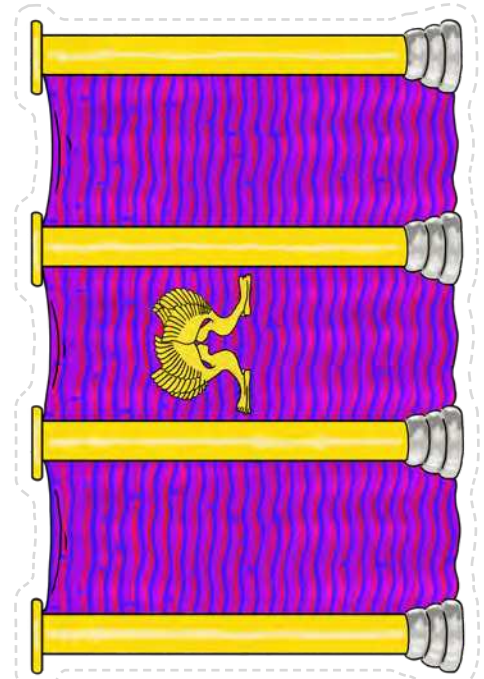

Mosheh

Mishkan furnishings

Ark of the Witness

Acacia tree

Loom

Mishkan frame

North/South side

Boards with rings and bars

Acacia board Gold board

Tenons and sockets

Mountain

First covering

Second covering

Third covering

Fourth covering

Inner veil

Outer veil

Tablets

Mishkan

West side