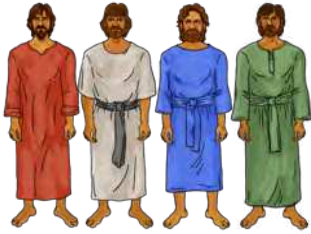

# SEEKING TREASURE

Circle the correct choices.

1. Who did Yahweh want to serve him as priests? (28:1)

Nadab, Abihu, El'azar and Ithamar

Yoseph

Mosheh

Aharon

2. What colors were used for the shoulder garment, the breastplate and the pomegranates? (28:5-6, 15, 33)

3. Which piece of clothing was blue? (28:31)

4. What extra piece did Aharon wear on his forehead that his sons did not? (28:36)

5. Which piece of clothing was made to provide modesty for the priests? (28:42)