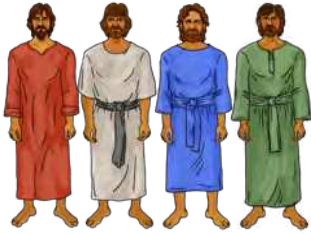

# SEEKING TREASURE

Circle the correct choices.

1. Who did Yahweh want to serve him as priests? (28:1)

Nadab, Abihu, El'azar and Ithamar

Yoseph

Mosheh

Aharon

2. What colors were used for the shoulder garment, the breastplate and the pomegranates? (28:5-6, 15, 33)

3. Which piece of clothing was blue? (28:31)

4. What extra piece did Aharon wear on his forehead that his sons did not? (28:36)

5. Which piece of clothing was made to provide modesty for the priests? (28:42)