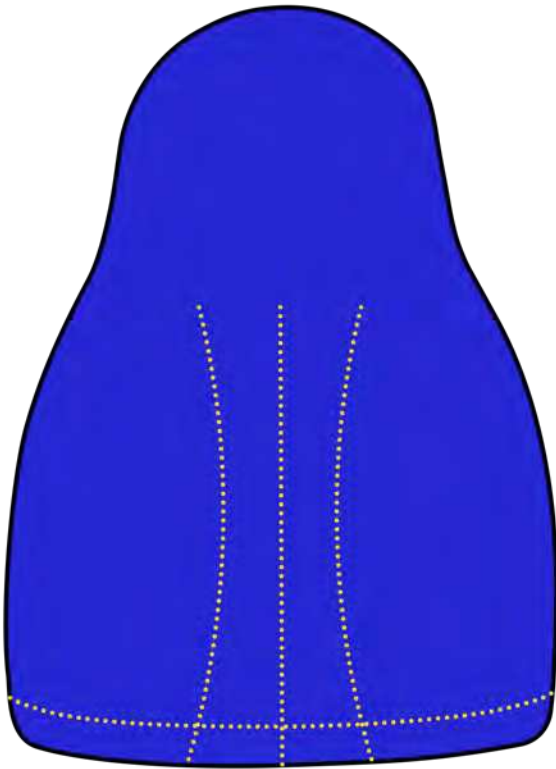

Body Back

..... = Gold Glitter Glue
⊗ = Gem

King Ahashwerosh Image

Body Front

Head

Right Arm
and
Scepter

Left Arm