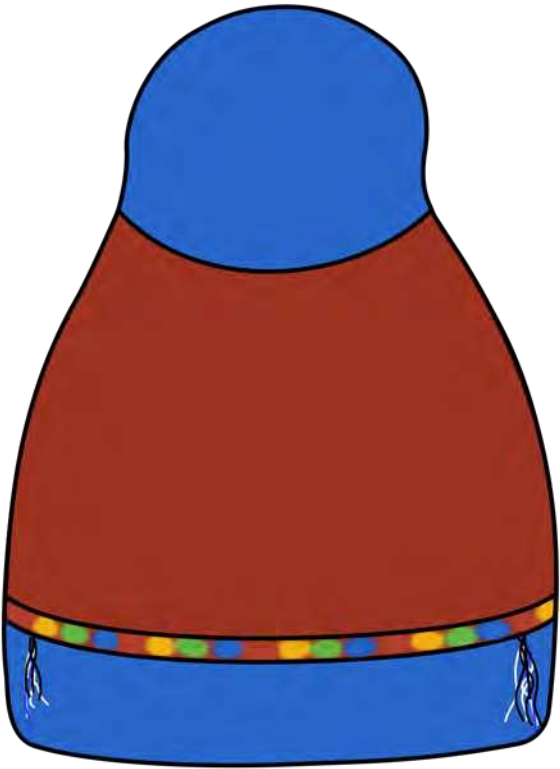

- = Red Puffy Paint
- = Yellow Puffy Paint
- = Green Puffy Paint
- = Blue Puffy Paint
- = Gem

Mordekai Image

Body Back

Head

Body Front

Right Arm

Left Arm