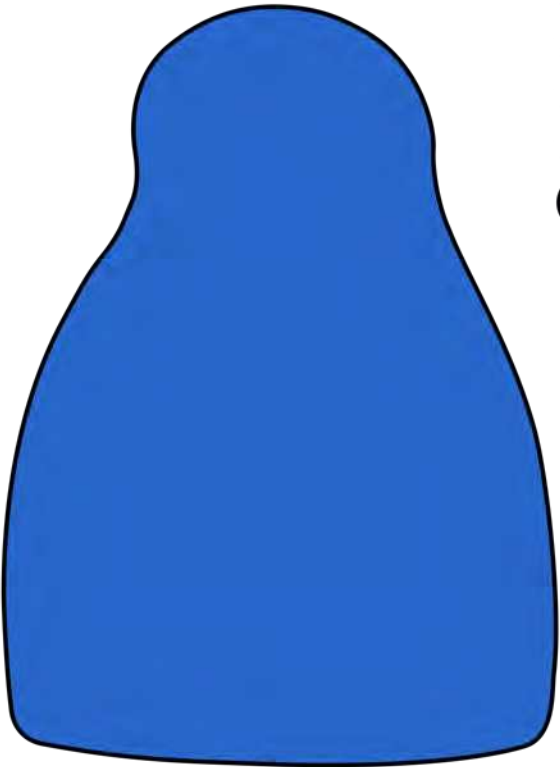

- = Red Puffy Paint
- = Yellow Puffy Paint
- = Green Puffy Paint
- = Blue Puffy Paint
- = Gem

Mordekai Image

Body Back

Head

Body Front

Right Arm

Left Arm