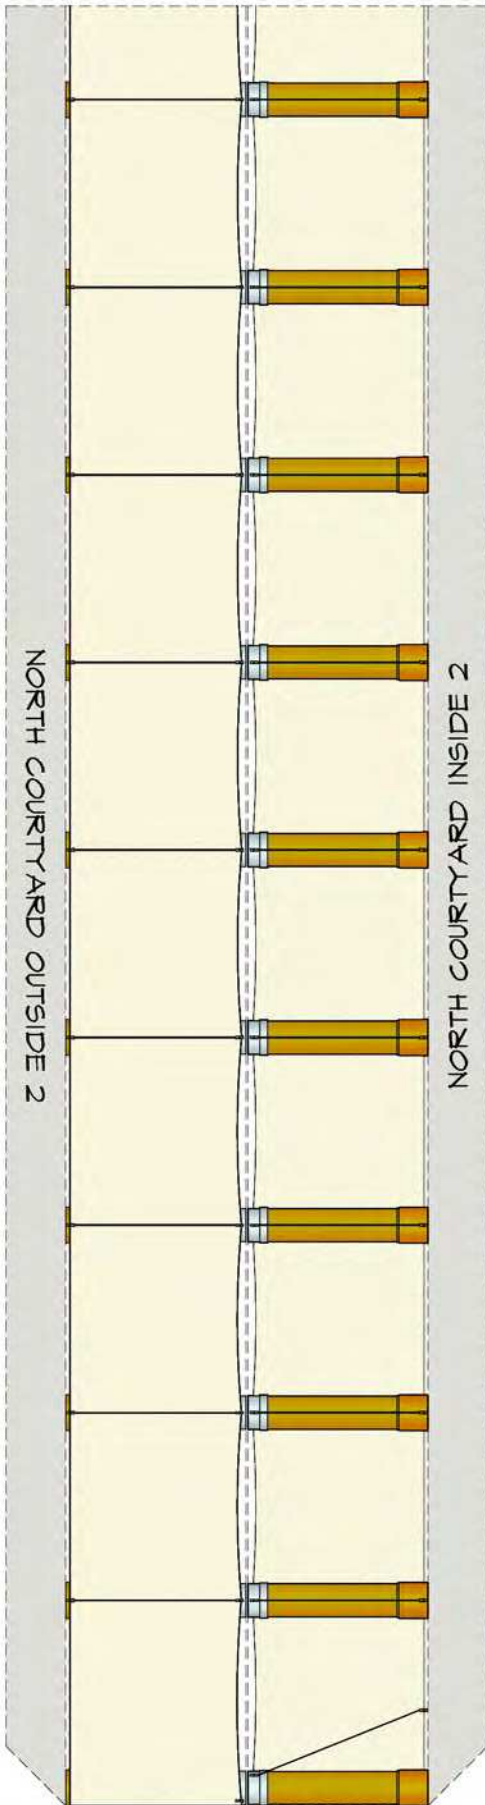

Craft Template A (color)

MENORAH

ARK OF THE COVENANT

ALTAR FIRE

INCENSE ALTAR

TABLE OF SHOWBREAD

BASIN

SET-APART PLACE TOP COVER

FRONT

BACK COVERING WEST

NORTH COURTYARD INSIDE |

| NORTH COURTYARD OUTSIDE

Craft Template B (color)

Craft Template C (color)

Craft Template D (color)

Craft Template E (color)

Craft Template F (color)