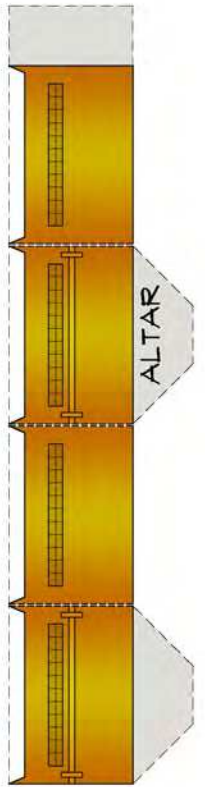

Craft Template A (color)

MENORAH

ARK OF THE COVENANT

ALTAR FIRE

INCENSE ALTAR

TABLE OF SHOWBREAD

BASIN

SET-APART PLACE TOP COVER

FRONT

BACK COVERING WEST

NORTH COURTYARD INSIDE |

| NORTH COURTYARD OUTSIDE

Craft Template B (color)

Craft Template C (color)

Craft Template D (color)

Craft Template E (color)

Craft Template F (color)