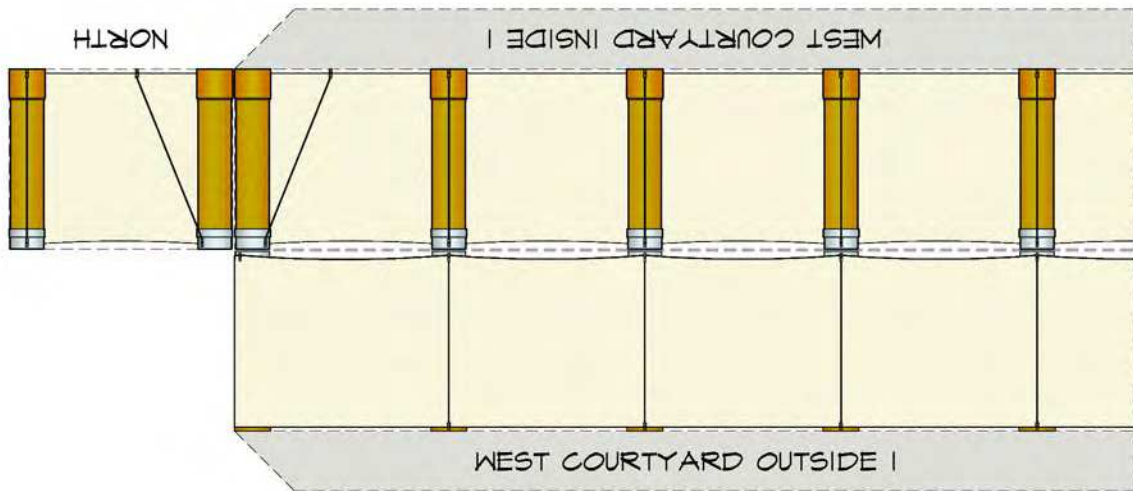

Craft Template A (color)

MENORAH

ARK OF THE COVENANT

ALTAR FIRE

INCENSE ALTAR

TABLE OF SHOWBREAD

BASIN

SET-APART PLACE TOP COVER

FRONT

BACK COVERING WEST

NORTH COURTYARD INSIDE |

| NORTH COURTYARD OUTSIDE

Craft Template B (color)

Craft Template C (color)

Craft Template D (color)

Craft Template E (color)