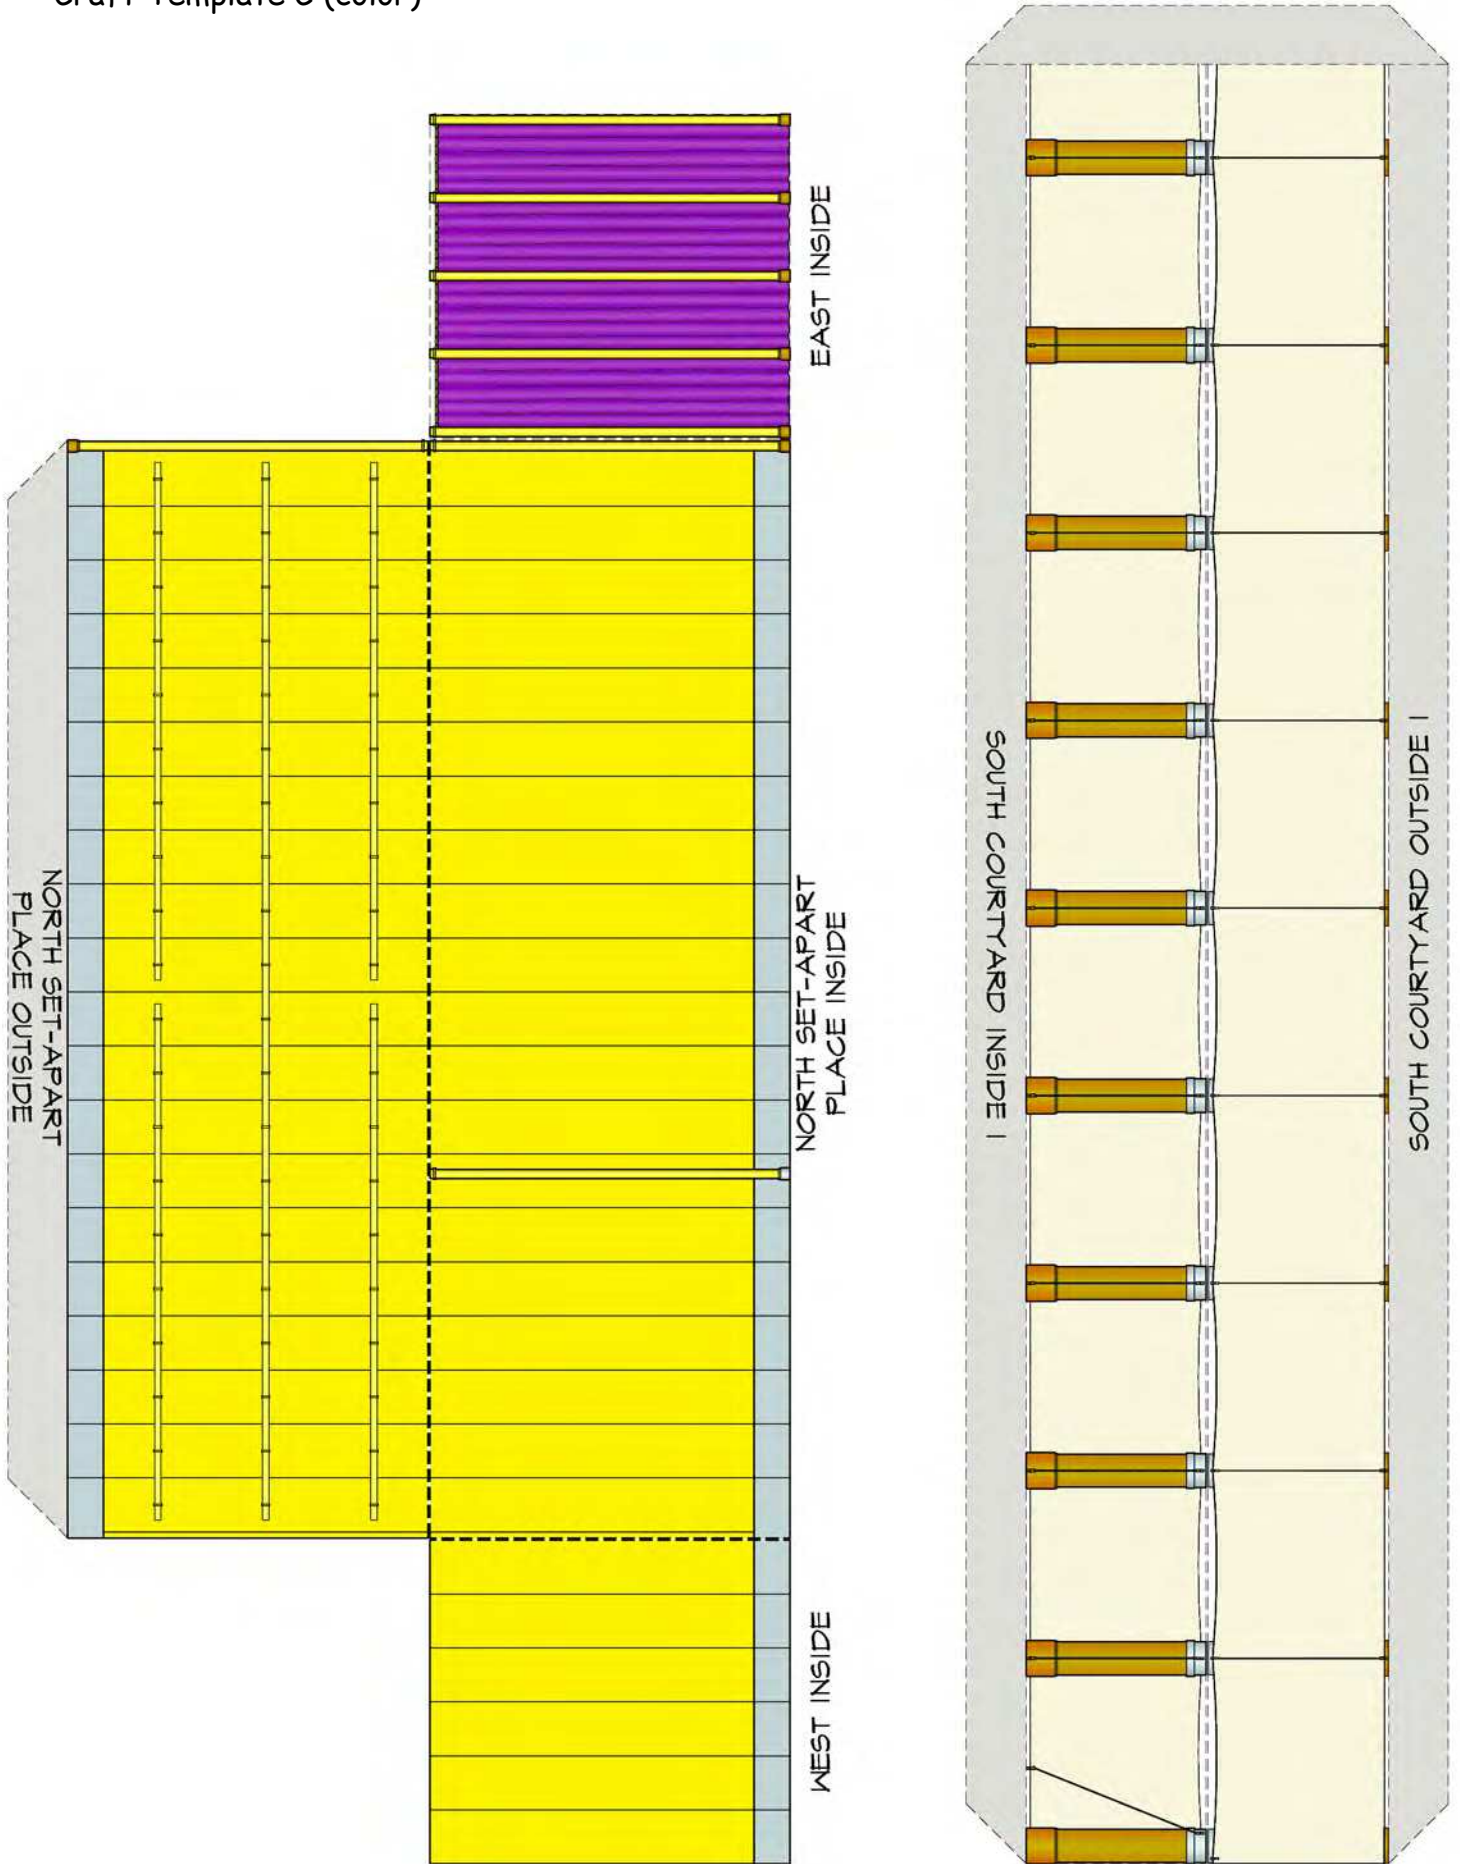

Craft Template A (color)

MENORAH

ARK OF THE COVENANT

ALTAR FIRE

INCENSE ALTAR

TABLE OF SHOWBREAD

BASIN

SET-APART PLACE TOP COVER

FRONT

BACK COVERING WEST

NORTH COURTYARD INSIDE |

| NORTH COURTYARD OUTSIDE

Craft Template B (color)

Craft Template C (color)

Craft Template D (color)

Craft Template E (color)

Craft Template F (color)