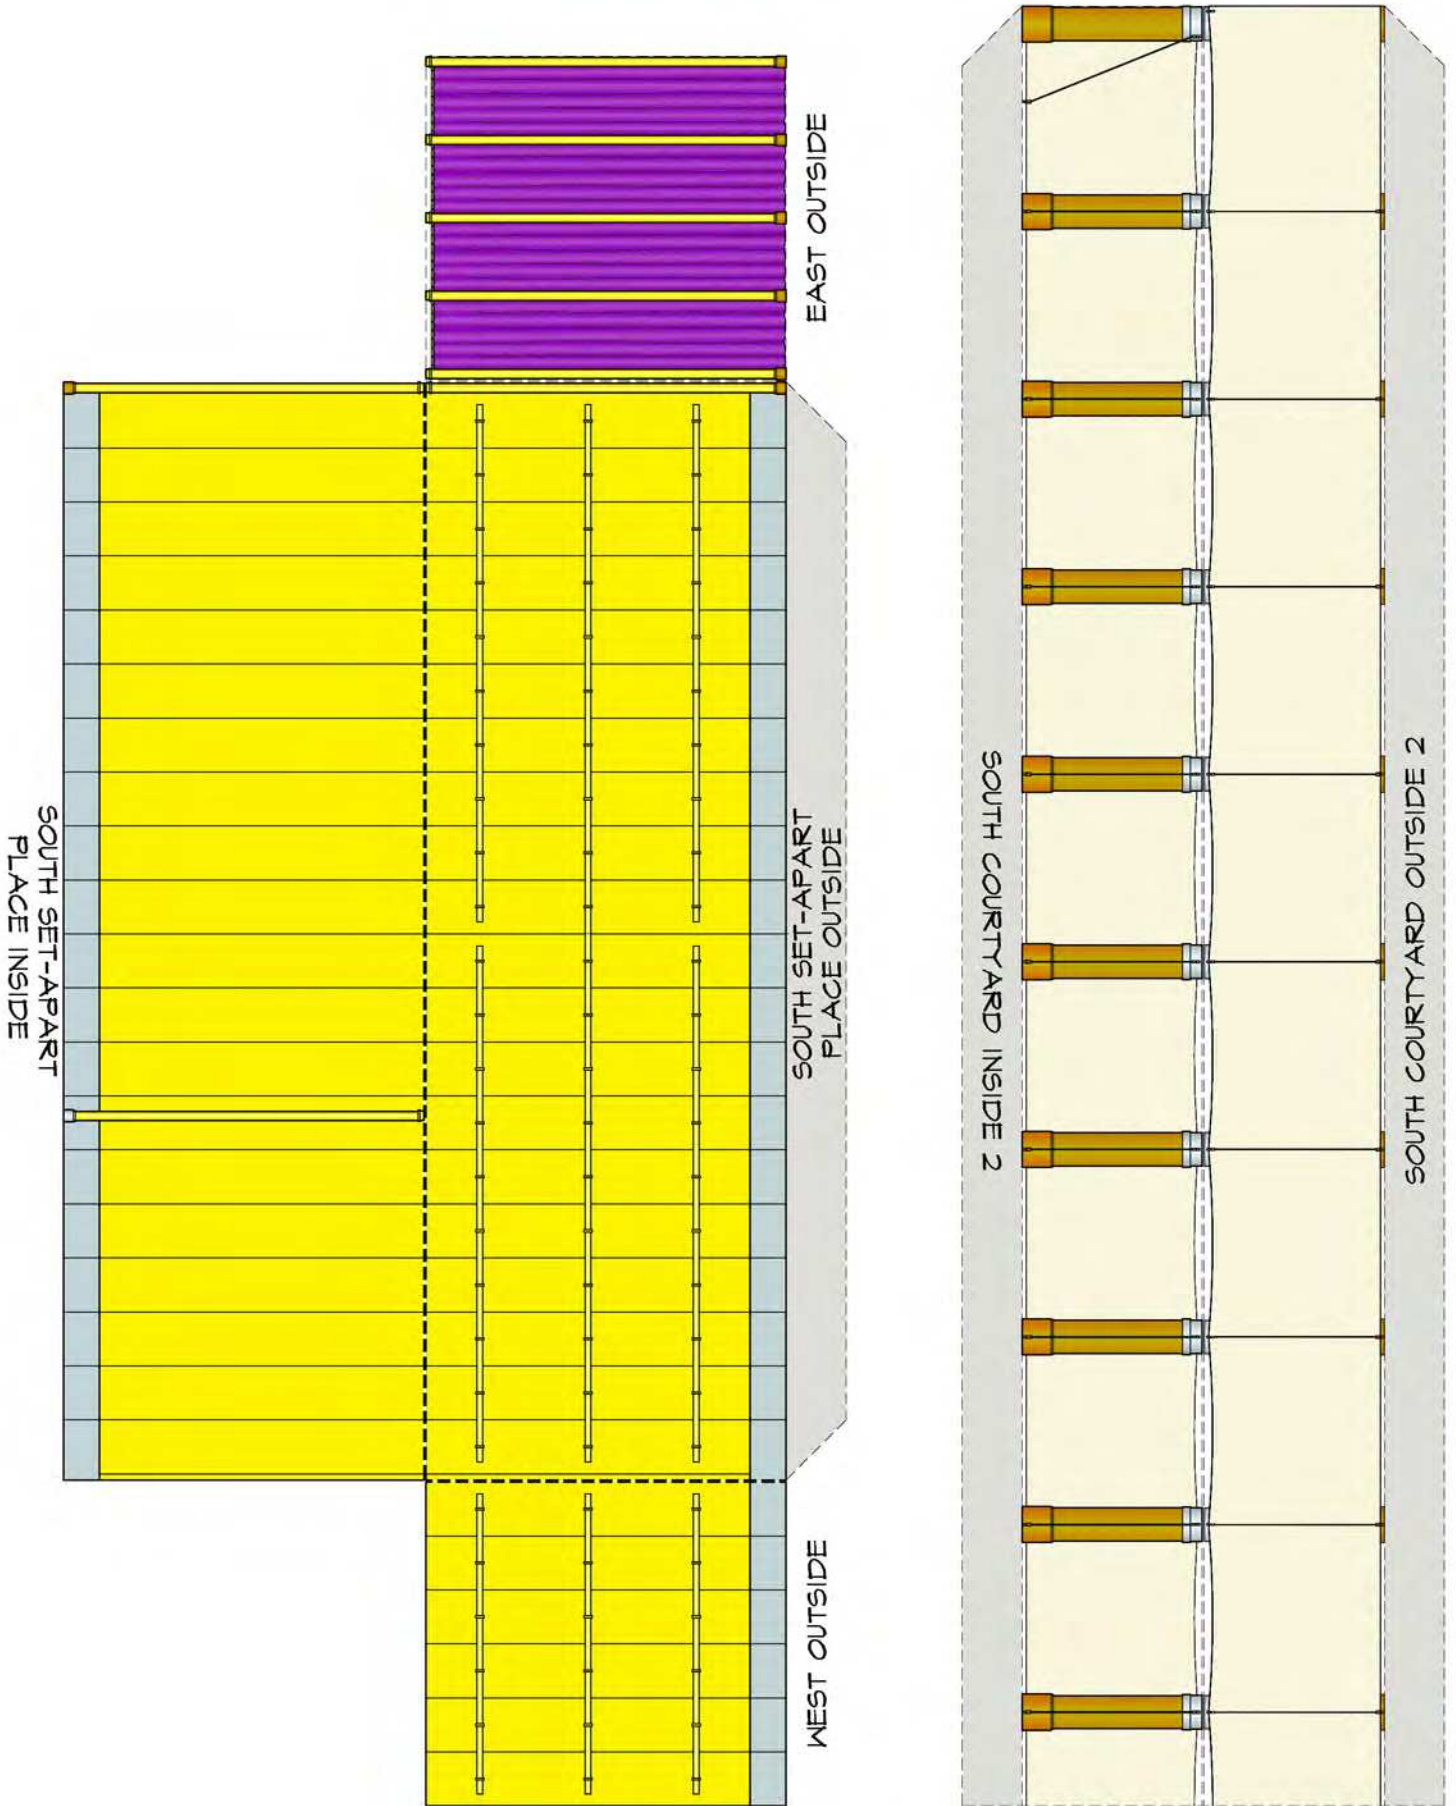

Craft Template A (color)

MENORAH

ARK OF THE COVENANT

ALTAR FIRE

INCENSE ALTAR

TABLE OF SHOWBREAD

BASIN

SET-APART PLACE TOP COVER

FRONT

BACK COVERING WEST

NORTH COURTYARD INSIDE |

| NORTH COURTYARD OUTSIDE

Craft Template B (color)

Craft Template C (color)

Craft Template D (color)

Craft Template E (color)

Craft Template F (color)