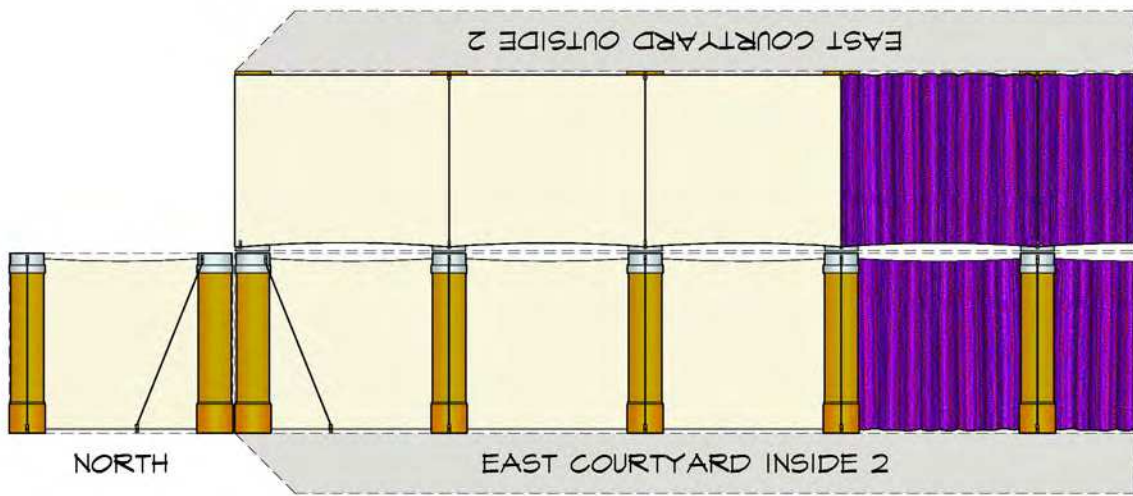

Craft Template A (color)

MENORAH

ARK OF THE COVENANT

ALTAR FIRE

INCENSE ALTAR

TABLE OF SHOWBREAD

BASIN

SET-APART PLACE TOP COVER

FRONT

BACK COVERING WEST

NORTH COURTYARD INSIDE |

| NORTH COURTYARD OUTSIDE

Craft Template B (color)

Craft Template C (color)

Craft Template D (color)

Craft Template E (color)