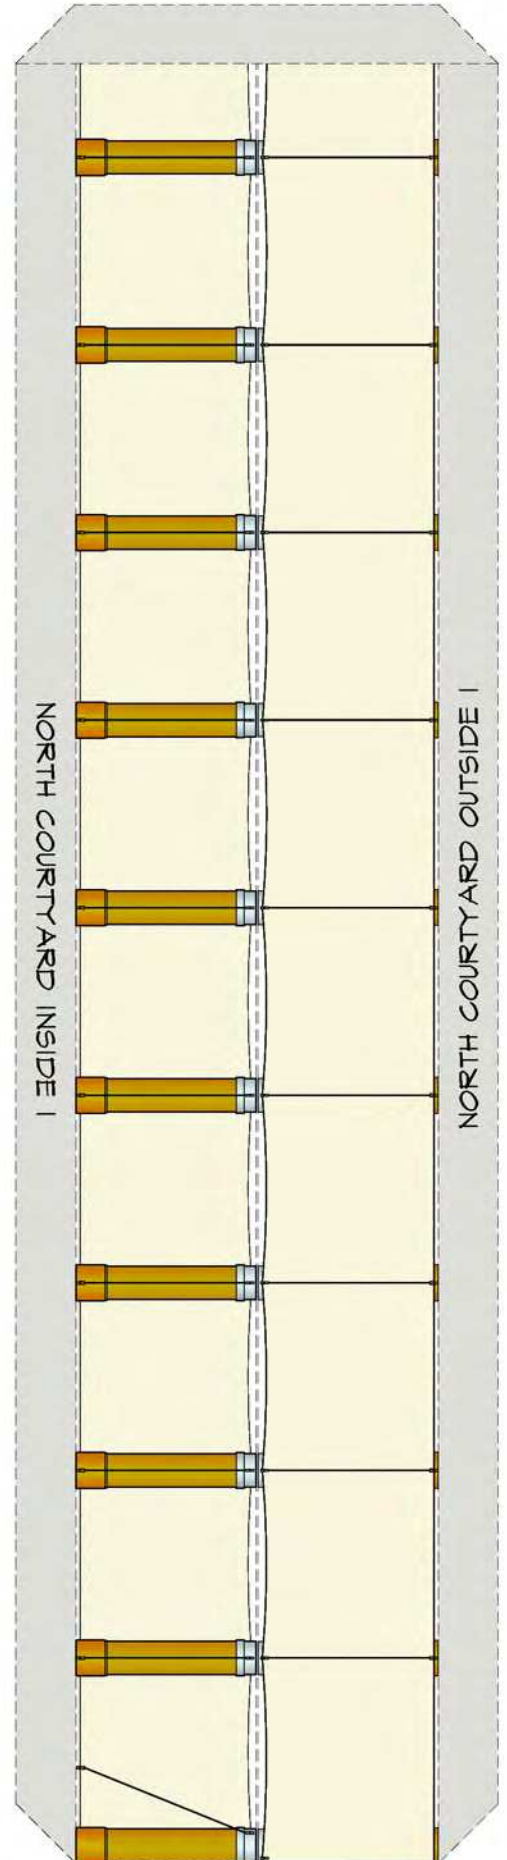

Craft Template A (color)

MENORAH

ARK OF THE COVENANT

ALTAR FIRE

INCENSE ALTAR

TABLE OF SHOWBREAD

BASIN

SET-APART PLACE TOP COVER

FRONT

BACK COVERING WEST

NORTH COURTYARD INSIDE |

| NORTH COURTYARD OUTSIDE

Craft Template B (color)

Craft Template C (color)

Craft Template D (color)

Craft Template E (color)

Craft Template F (color)