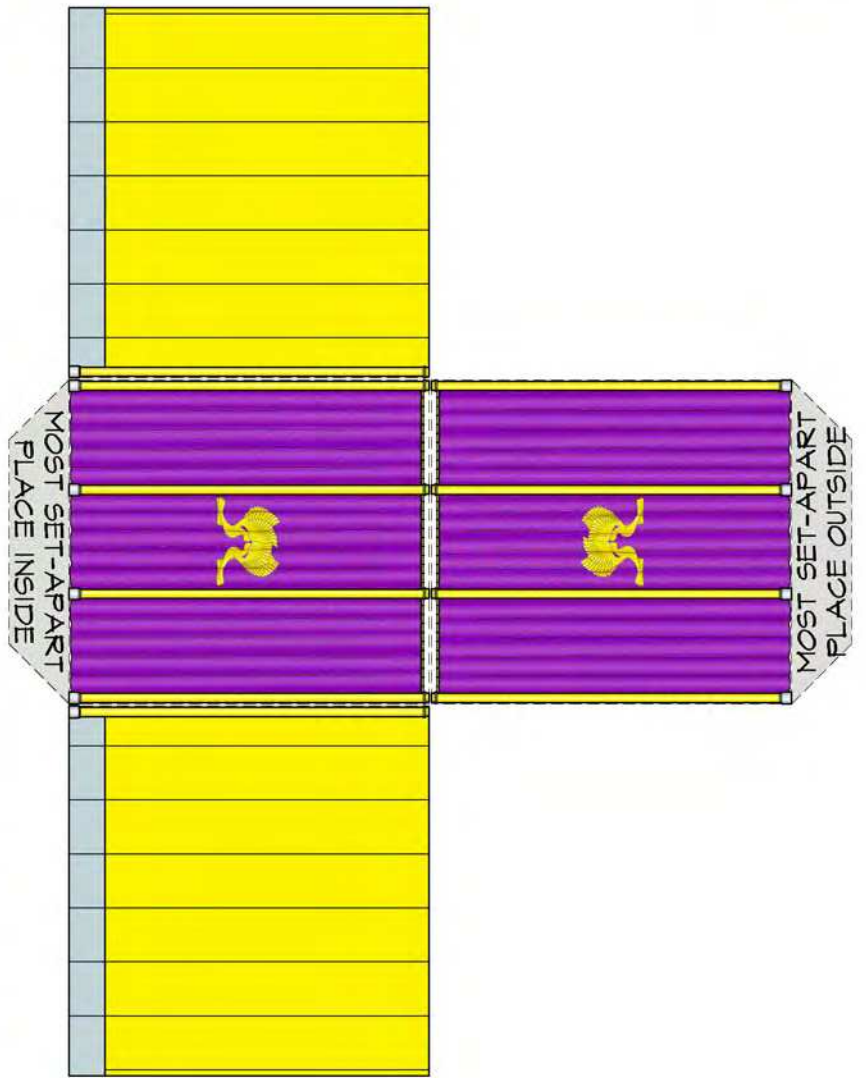

Craft Template A (color)

MENORAH

ARK OF THE COVENANT

ALTAR FIRE

INCENSE ALTAR

TABLE OF SHOWBREAD

BASIN

SET-APART PLACE TOP COVER

FRONT

BACK COVERING WEST

NORTH COURTYARD INSIDE |

| NORTH COURTYARD OUTSIDE

Craft Template B (color)

Craft Template C (color)

Craft Template D (color)

Craft Template E (color)

Craft Template F (color)