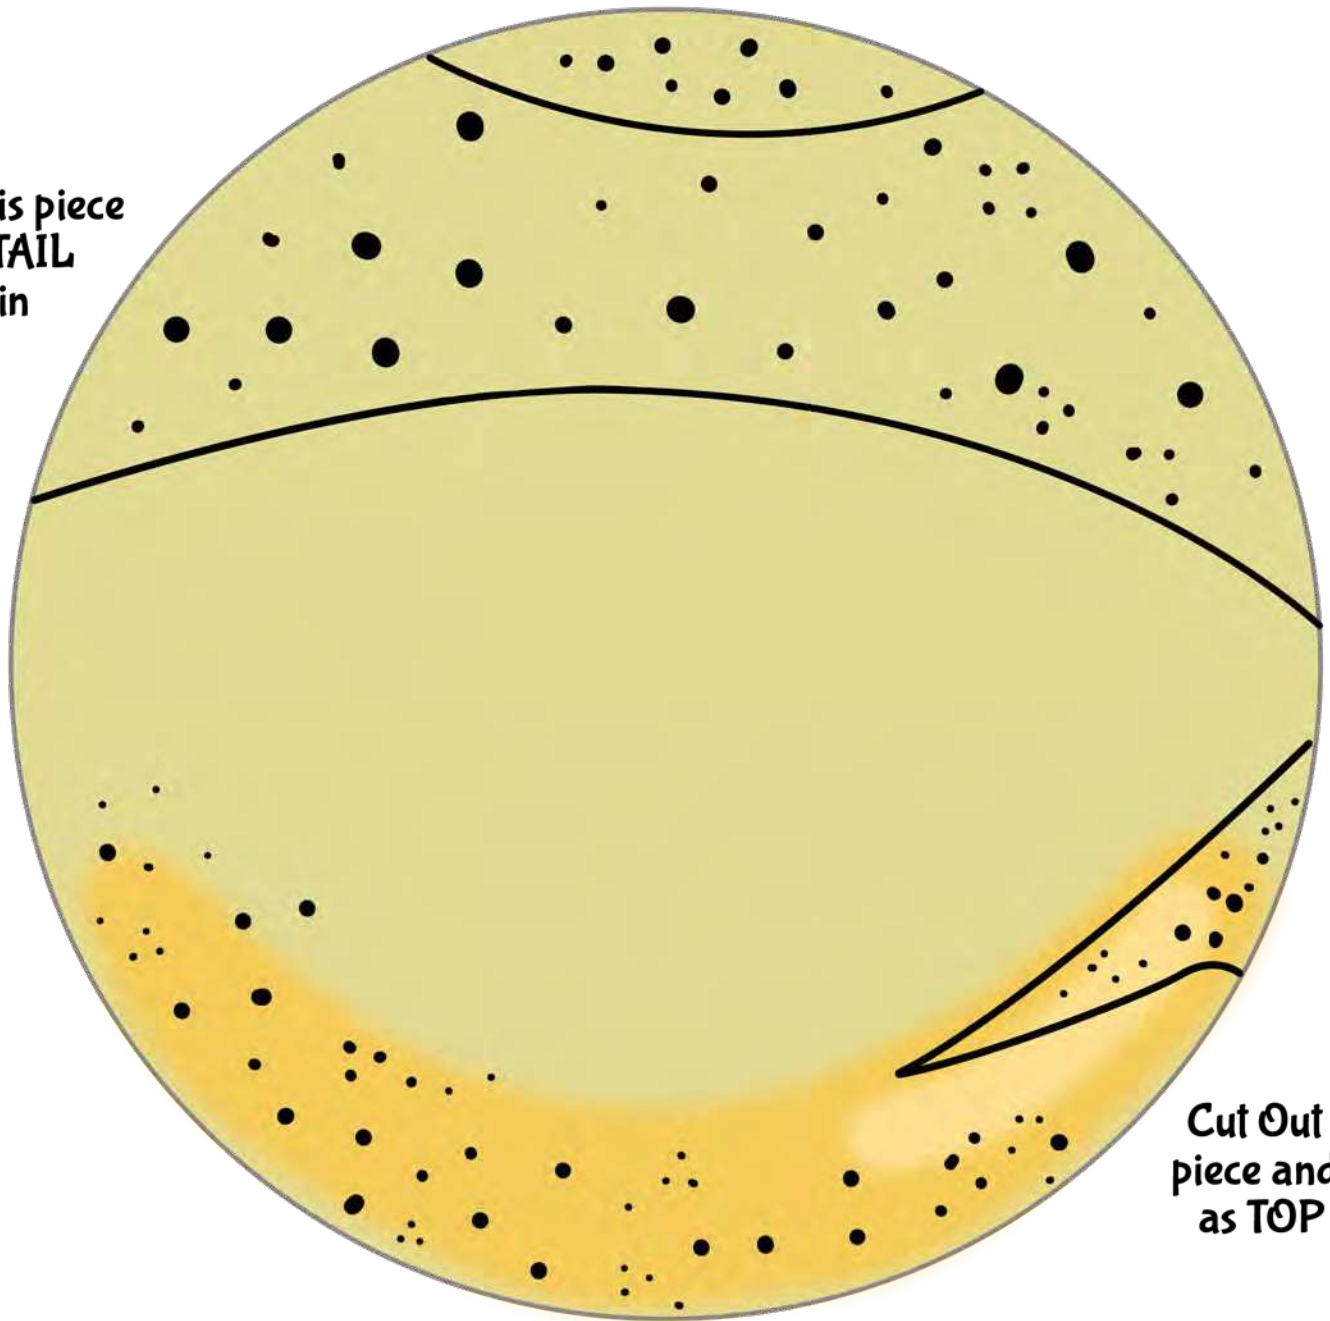

Craft Template Beaver Head (BW)

Craft Template Beaver A (BW)

Craft Template Beaver Head (color)

Craft Template Beaver B (color)

Craft Template Chicken Head (BW)

Craft Template Chicken A (BW)

Craft Template Chicken Head (color)

Craft Template Owl B (color)

Craft Template Pig Head (BW)

Craft Template Pig A (BW)

Craft Template Pig Head (color)

Craft Template Pig B (color)

Craft Template Rainbow Fish Body (BW)

Cut out for
mouth and
move
to back
for tail

Craft Template Rainbow Fish Body (color)

Use this piece as **BOTTOM** fin

Use this piece
as **TAIL**
fin

Use this piece as **BOTTOM** fin

Use this piece
as **TAIL**
fin

Cut Out this
piece and use
as **TOP** fin