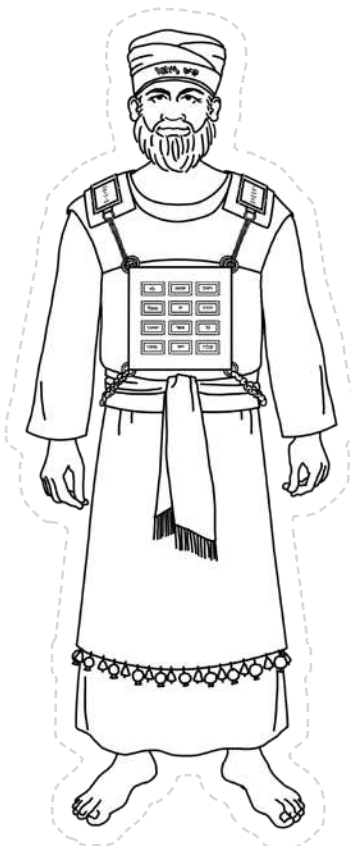

Messengers

Mosheh with rod

El'azar in High Priest garment

King

Mosheh

Fruit

Mt. Hor

Wheat stalk and water pitcher

Angry emoji

Tent of Appointment

Group of Yisra'elites

Aharon in regular clothing

Sad Yisra'elites

Aharon in High Priest garment

Rock

Rock with water coming out