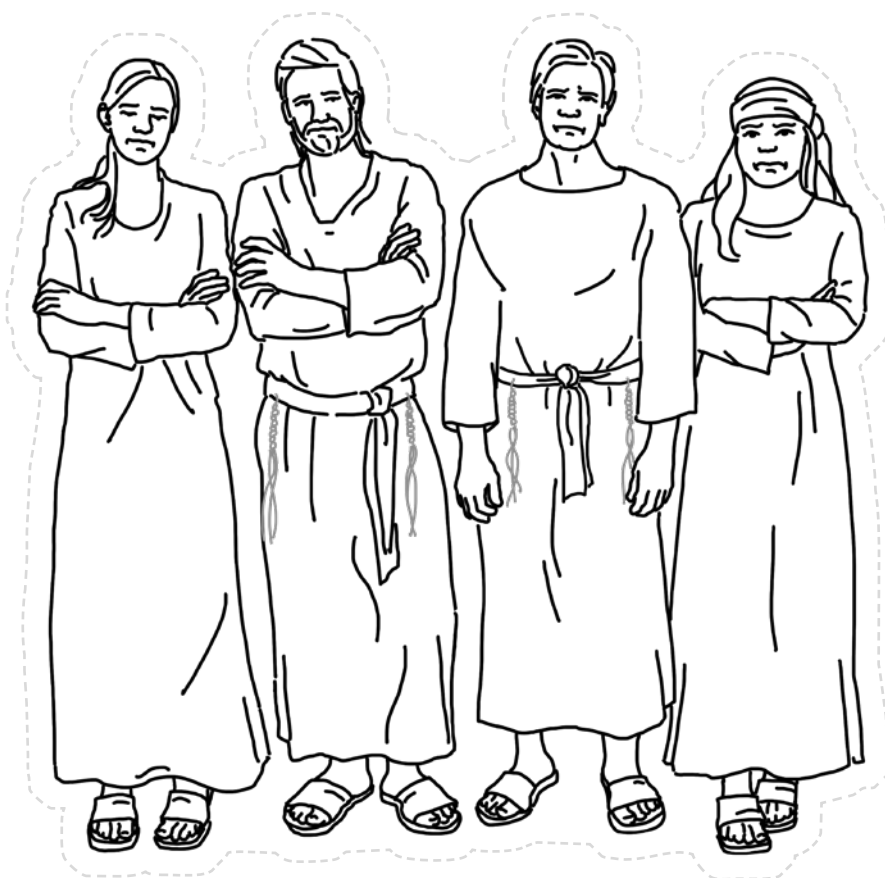

Messengers

Mosheh with rod

El'azar in High Priest garment

King

Mosheh

Fruit

Mt. Hor

Wheat stalk and water pitcher

Angry emoji

Tent of Appointment

Group of Yisra'elites

Aharon in regular clothing

Sad Yisra'elites

Aharon in High Priest garment

Rock

Rock with water coming out