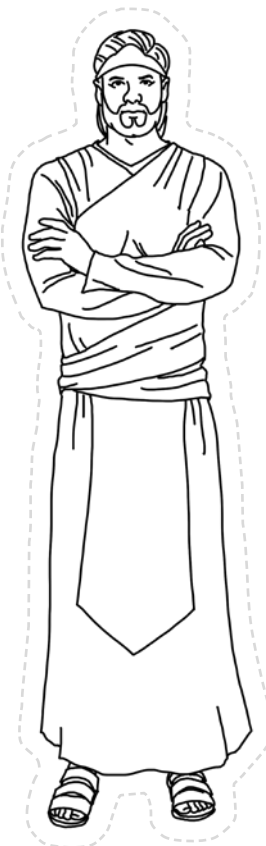

Messengers

Mosheh with rod

El'azar in High Priest garment

King

Mosheh

Fruit

Mt. Hor

Wheat stalk and water pitcher

Angry emoji

Tent of Appointment

Group of Yisra'elites

Aharon in regular clothing

Sad Yisra'elites

Aharon in High Priest garment

Rock

Rock with water coming out