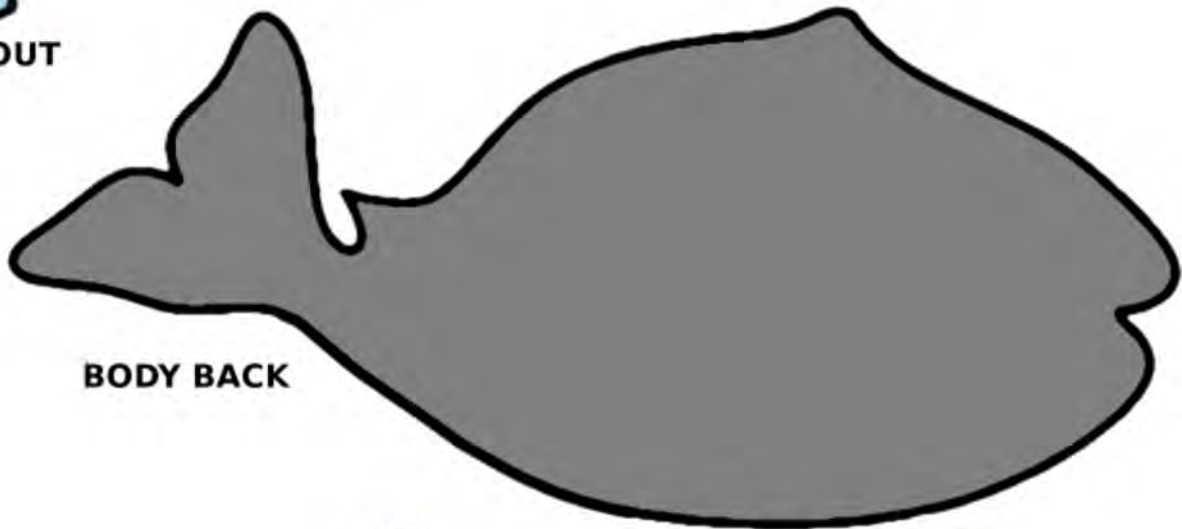

# BIG FISH

TEMPLATE FOR  
FELT PUPPET

**FIN**  
GRAY  
CUT 1

**SPOUT**  
BLUE  
CUT 1

**BELLY**  
CREAM  
CUT 1

**BODY**  
GRAY  
CUT 1

# BIG FISH

TEMPLATE FOR  
STICK PUPPET

UPPER FRONT

SPOUT

BODY BACK

BODY FRONT