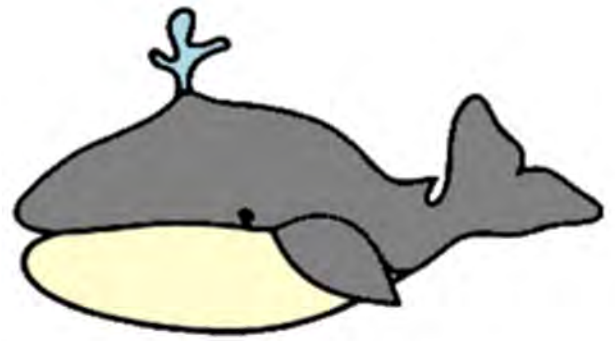

# BIG FISH

TEMPLATE FOR  
FELT PUPPET

**FIN**  
GRAY  
CUT 1

**SPOUT**  
BLUE  
CUT 1

**BELLY**  
CREAM  
CUT 1

**BODY**  
GRAY  
CUT 1

# BIG FISH

TEMPLATE FOR  
STICK PUPPET

UPPER FRONT

SPOUT

BODY BACK

BODY FRONT