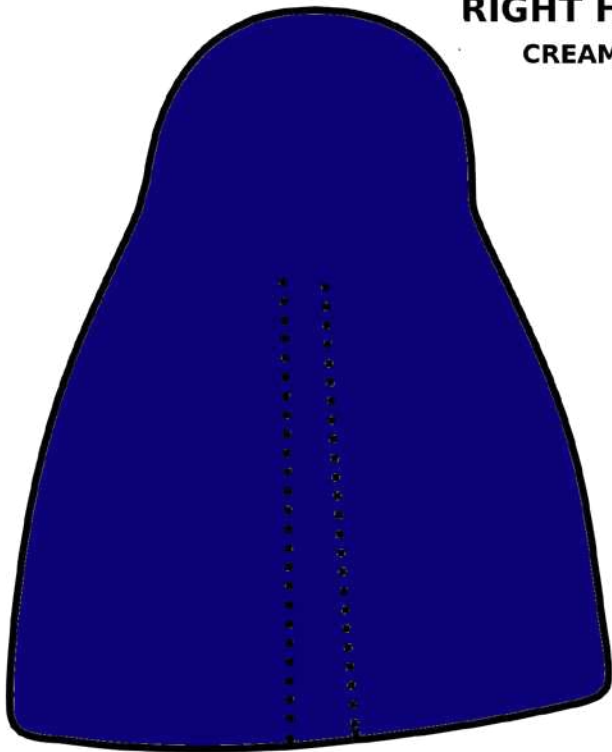

High Priest

BODY FRONT
DARK BLUE

LEFT ARM
DARK BLUE

RIGHT ARM
DARK BLUE

BODY BACK
DARK BLUE

HEAD
CREAM

FACE

HAIR
WHITE

..... = GOLD GLITTER GLUE